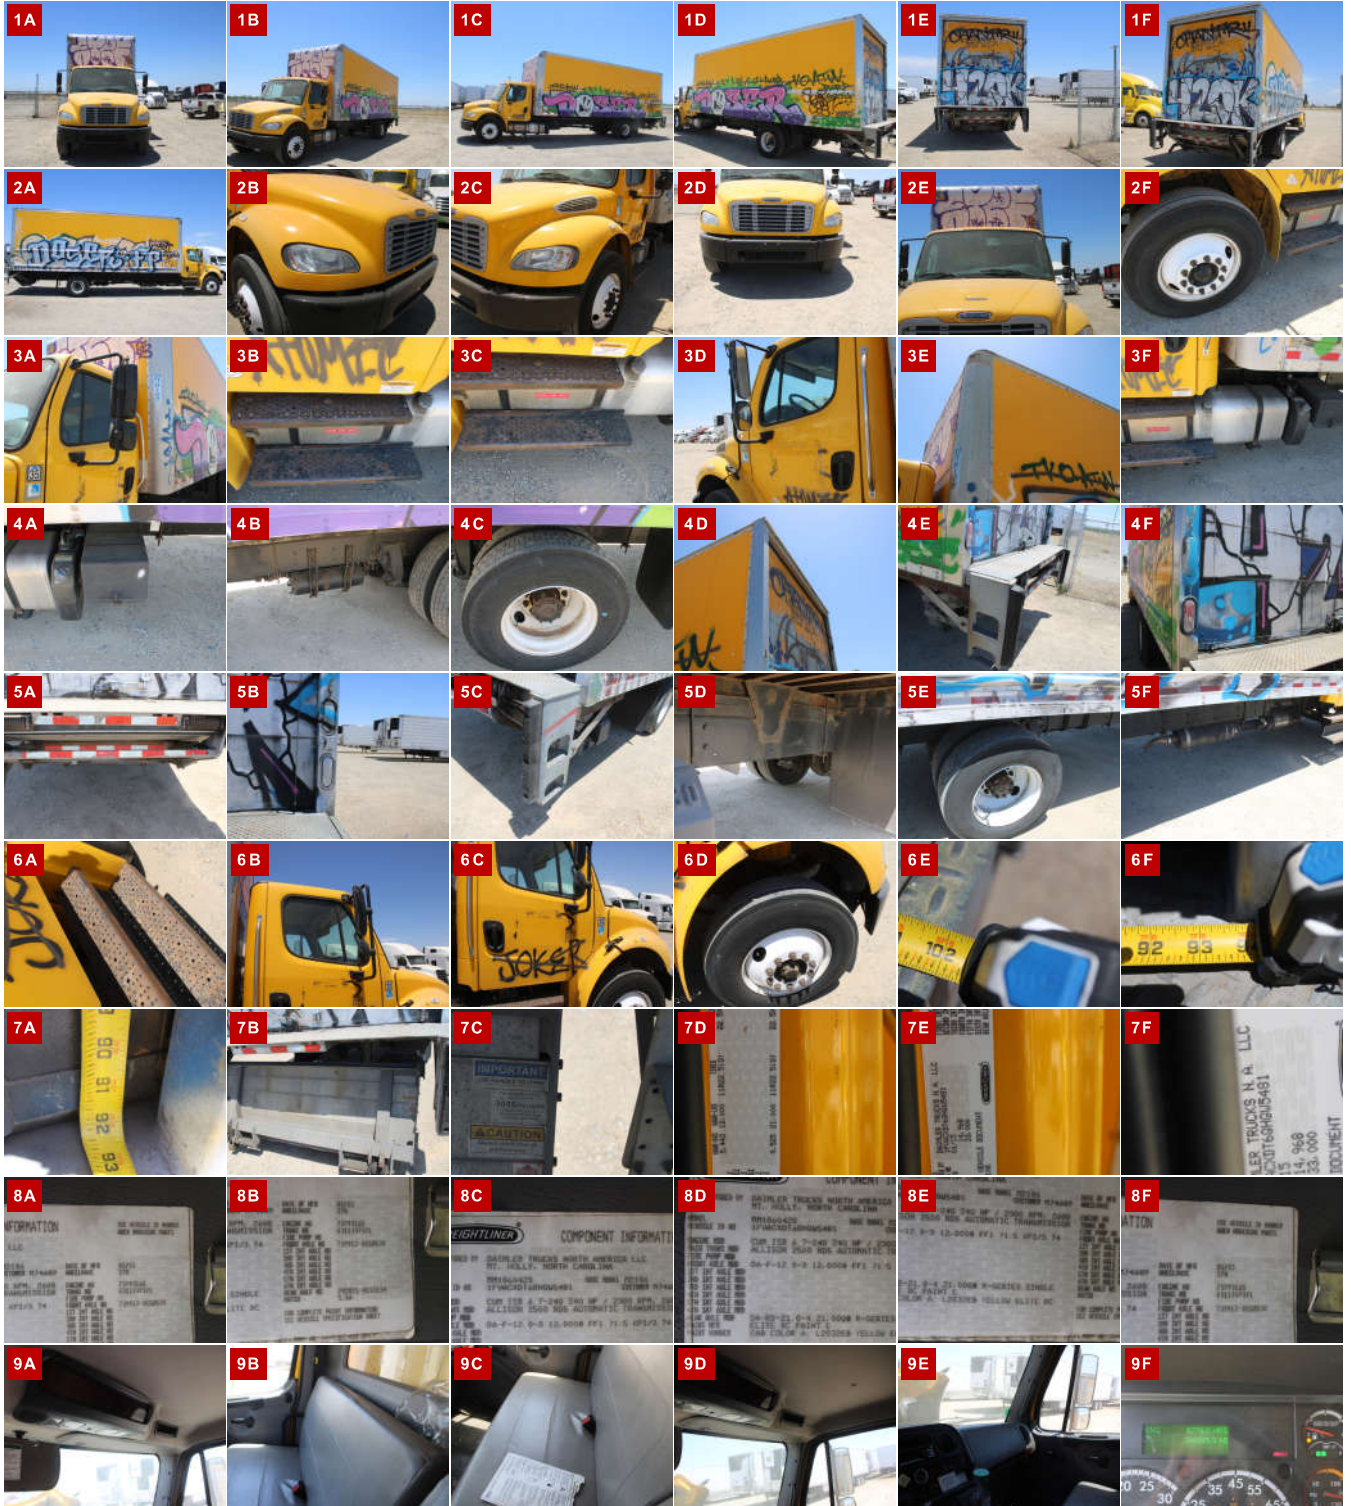

DIAGNOSTICS	22 INACTIVE FAULTS DETECTED (SEE ECM REPORT)
CAB STEPS	PAINT WORN AND RUST FORMING AT BOTH SIDES
REAR DOOR	DOOR JAMMED, UNABLE TO OPEN
EXTERIOR	ALL SIDES OF BOX AND BOTH SIDES OF CAB COVERED W/ GRAFFITI
HEADLINER	STARTING TO COME LOOSE IN SPOTS
STEERING WHEEL	WORN AND DAMAGED, COVER TORN
TIRES	2 MEASURE BELOW 10/32

REPORT PHOTOS