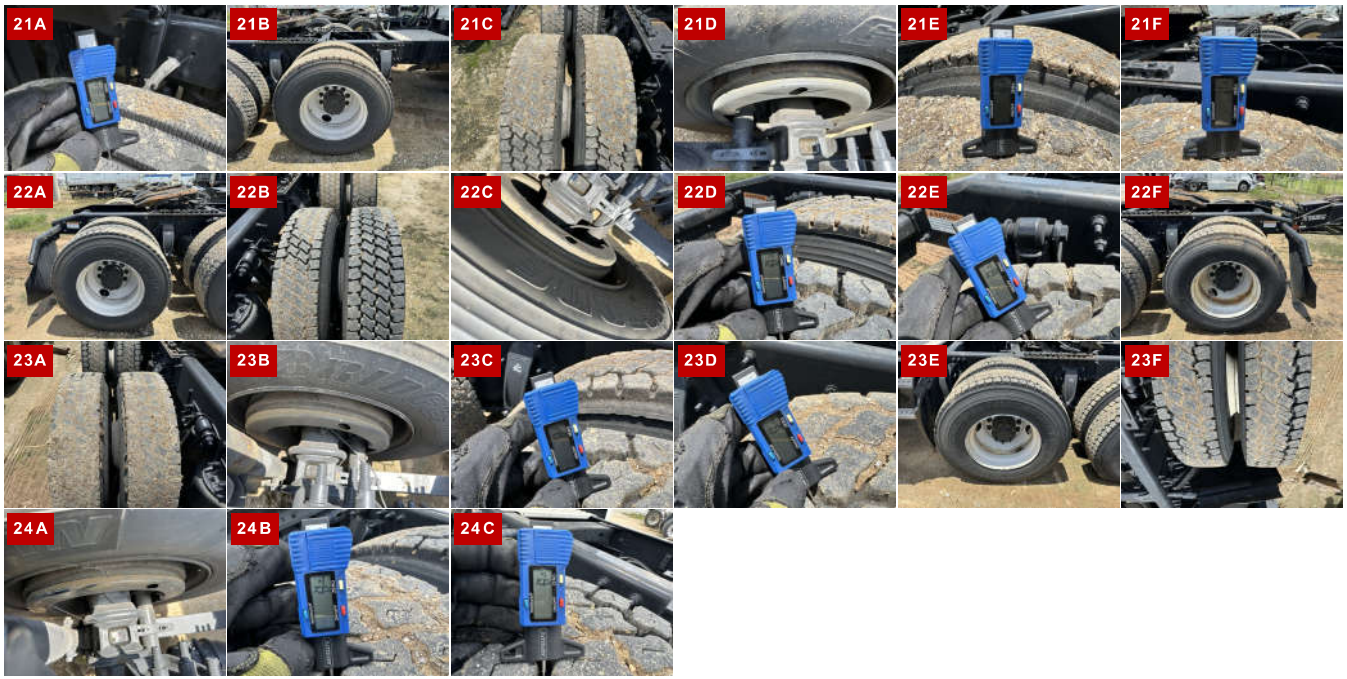

REPORT DOCUMENTS

Condition report only. National Inspection Services does not guarantee mechanical reliability.

© National Inspection Services
101 W. Shrader St. Liberty, MO 64068
www.nationalinspect.com