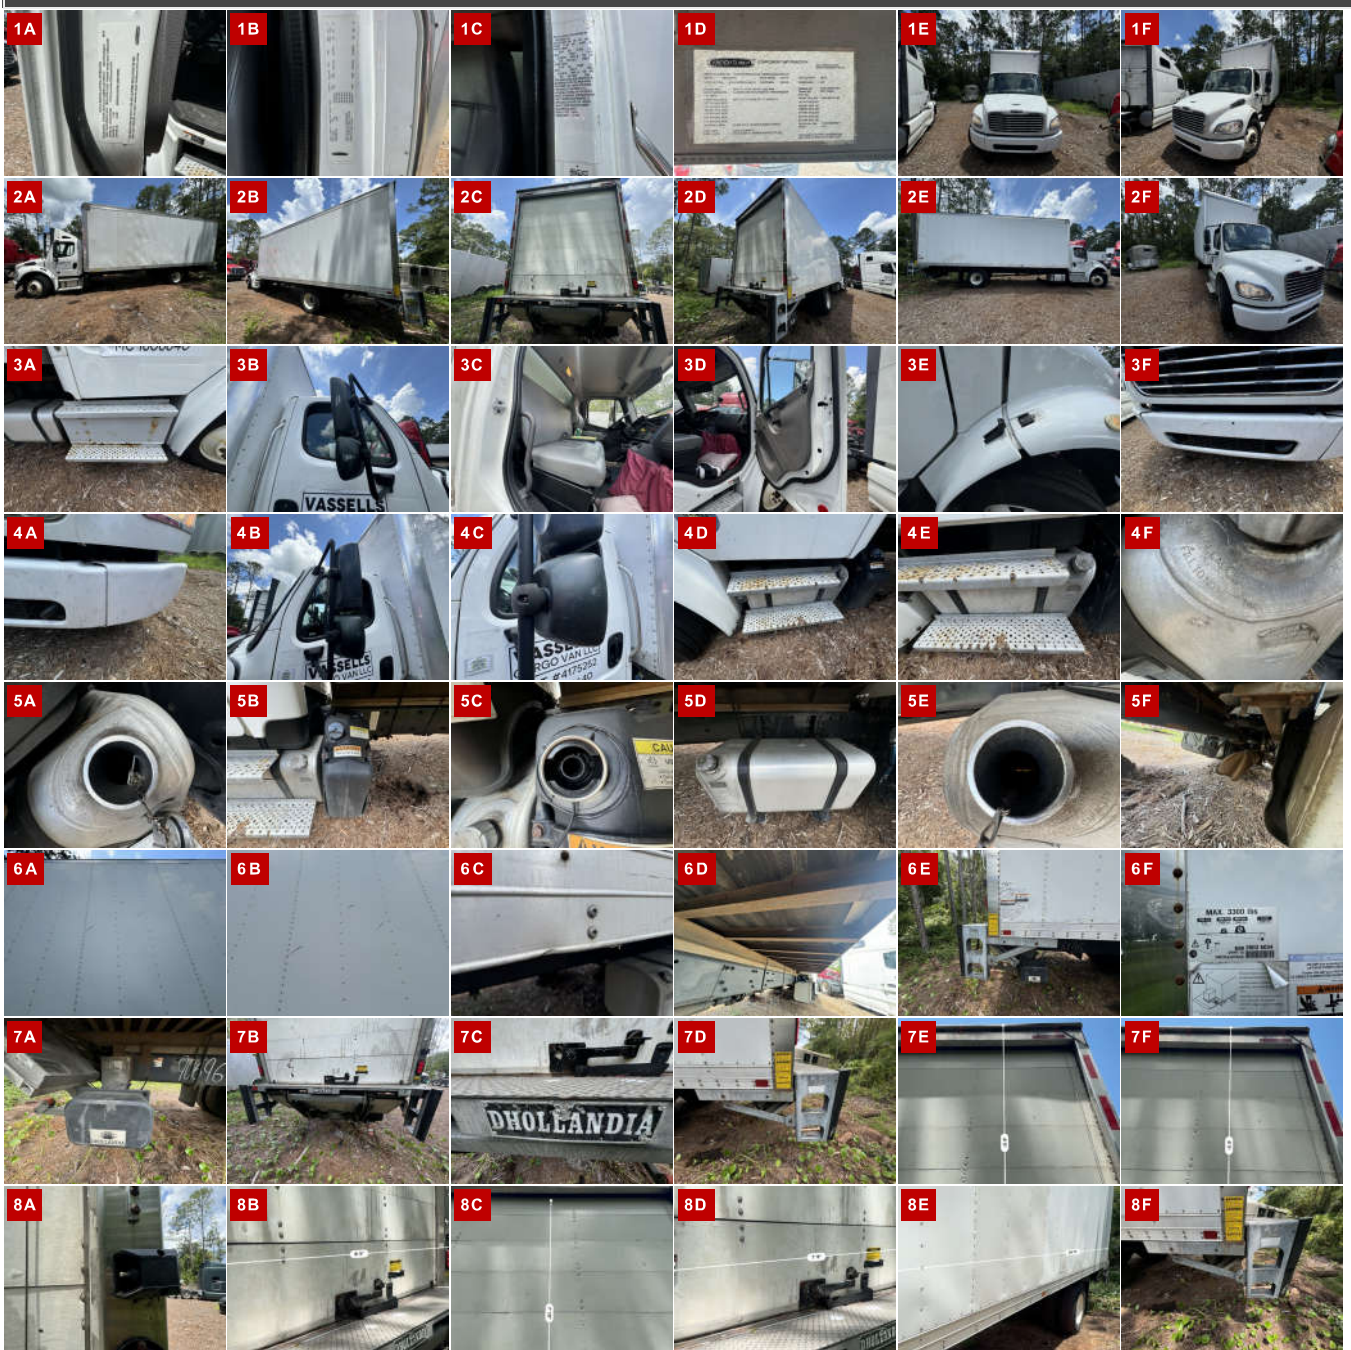

DRIVES	YES	DIESEL PARTICULATE FILTER	PASS

ADDITIONAL OBSERVATIONS

REAR DIFFERENTIAL IS LEAKING

WEAR & TEAR DETAIL

DIAGNOSTICS	ABS, STOP ENGINE, CHECK ENGINE LIGHT ILLUMINATED. 5 ACTIVE / 17 INACTIVE FAULTS DETECTED - (SEE ECM REPORT)
HOOD	LATCH MISSING ON PASSENGER SIDE
BUMPER	HAS DENT ON DRIVER SIDE
EXTERIOR BOX	MULTIPLE SCRATCHES AROUND BOX HAS SMALL DENT ON PASSENGER SIDE
PAINT	CHIPPED ON REAR DOOR
MIRROR	SIDE MIRROR SCRATCHED ON BOTH SIDES
HEADLINER	STAINED IN VARIOUS AREAS

REPORT PHOTOS