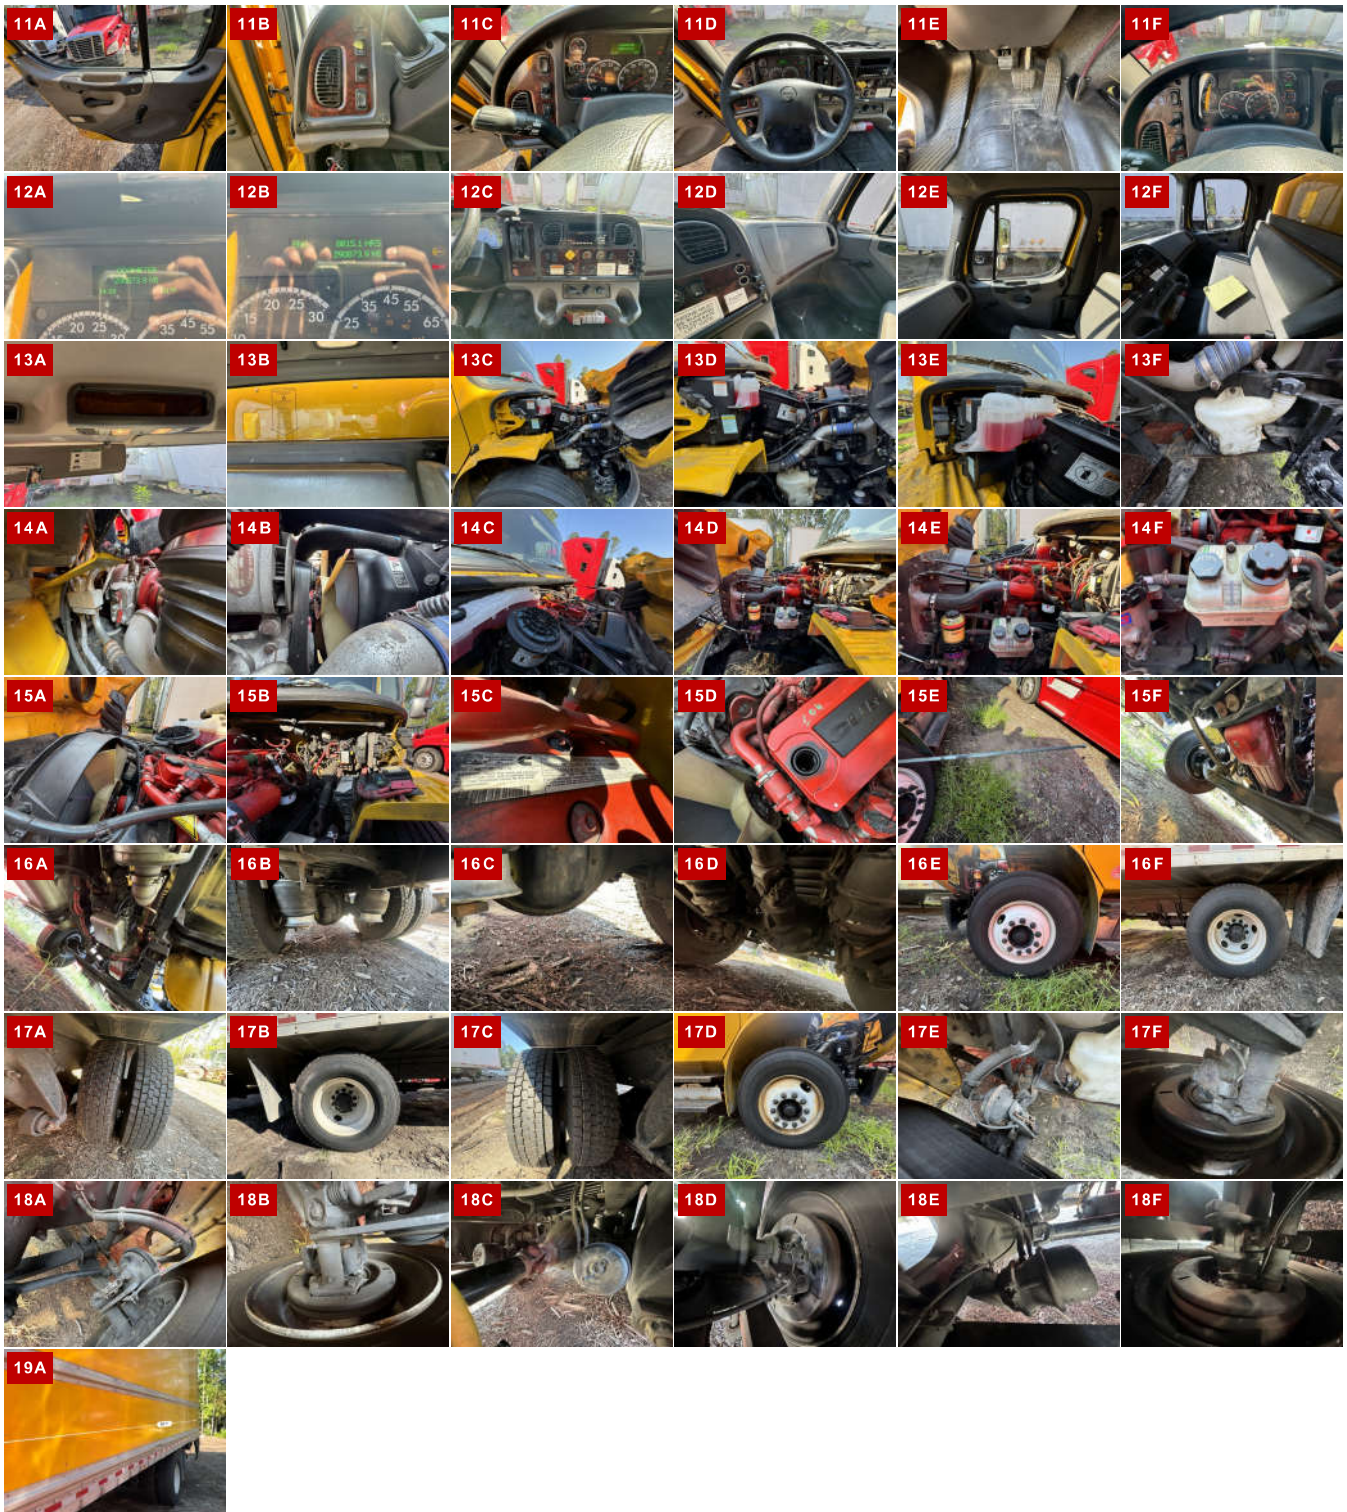

REPORT DOCUMENTS

Condition report only. National Inspection Services does not guarantee mechanical reliability.