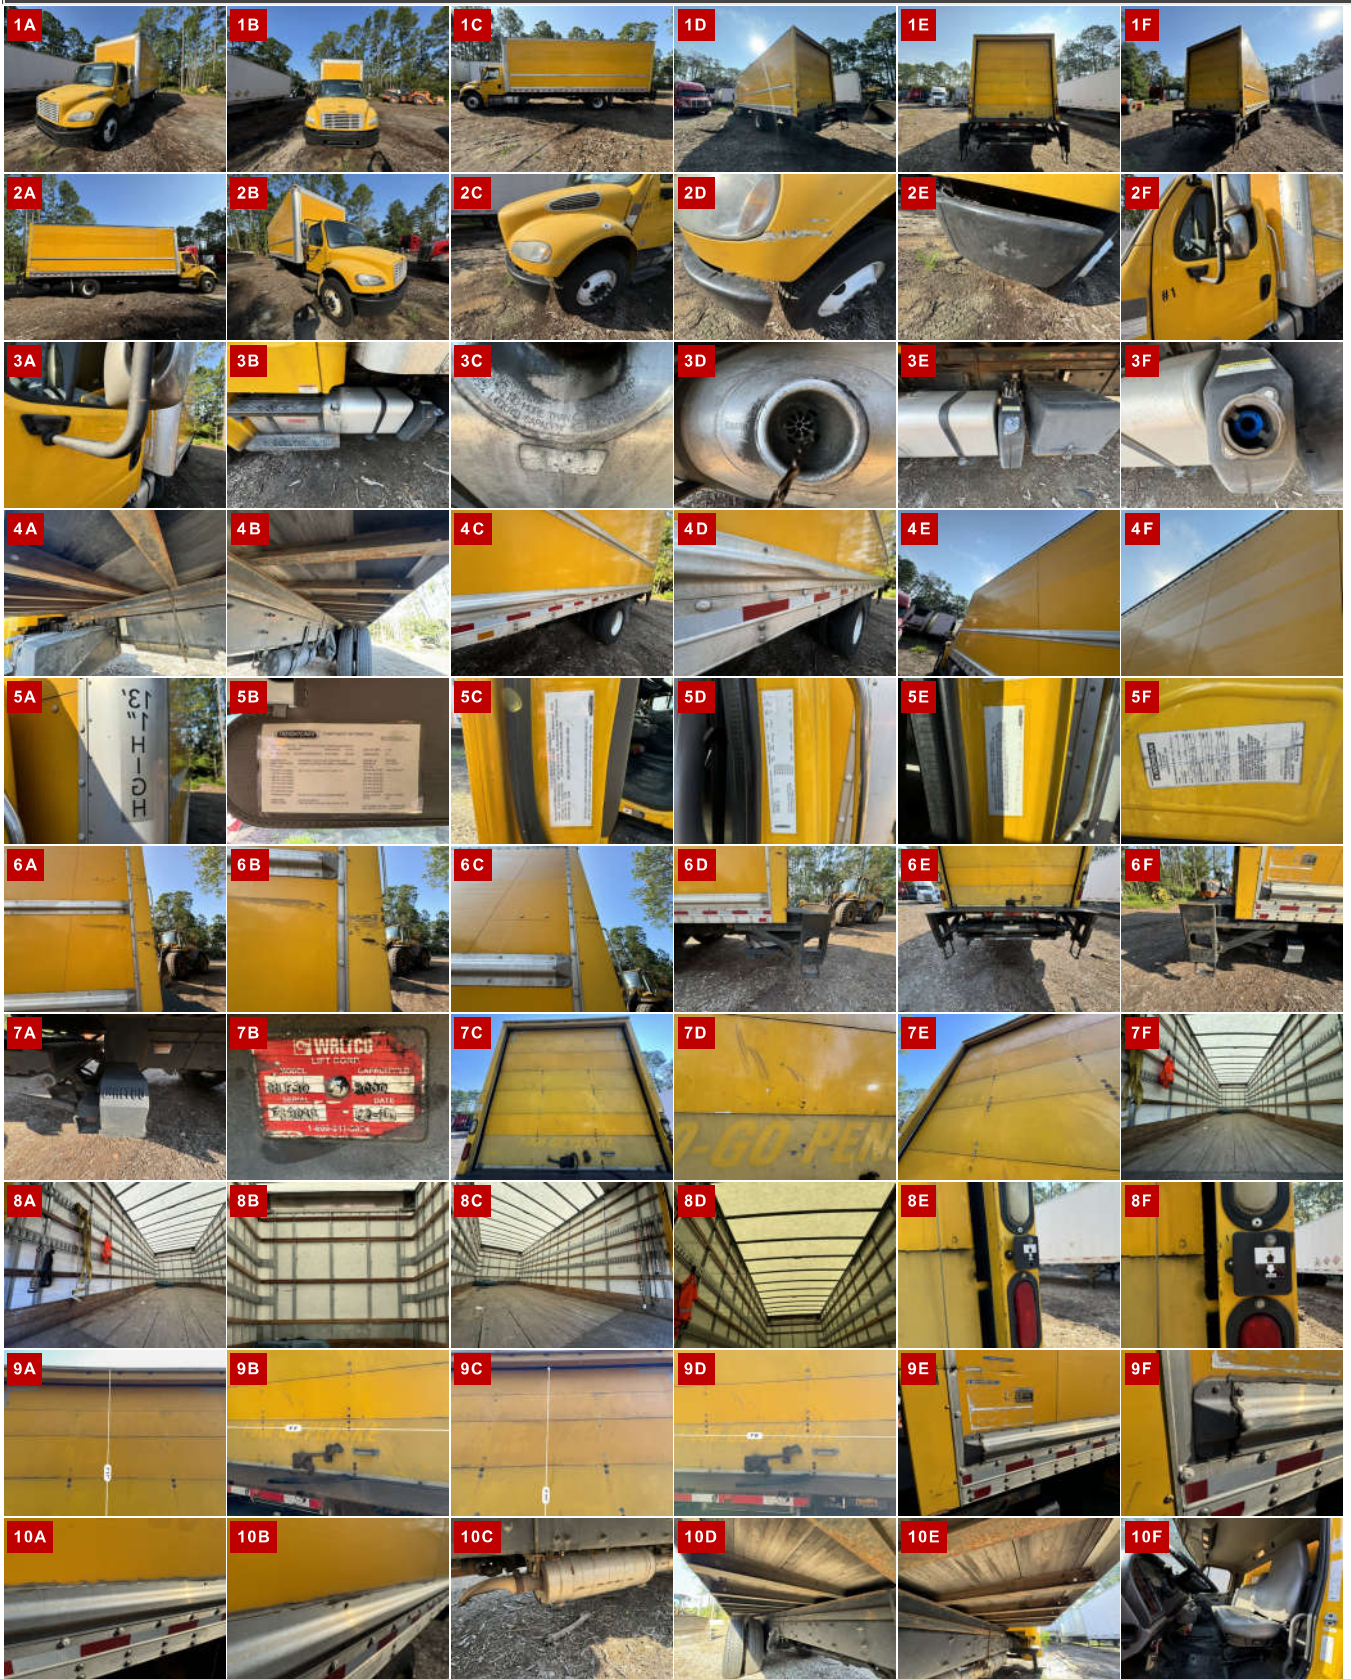

DIAGNOSTIC	9 INACTIVE FAULTS FOUND - (SEE ECM REPORT)
BUMPER	SCRUBBED ON DRIVER SIDE
HOOD	CRACKED BY DRIVER HEADLIGHT
REAR DOOR	BENT IN MIDDLE
PAINT	MULTIPLE SCRATCHES AND DENTS AROUND BOX

REPORT PHOTOS