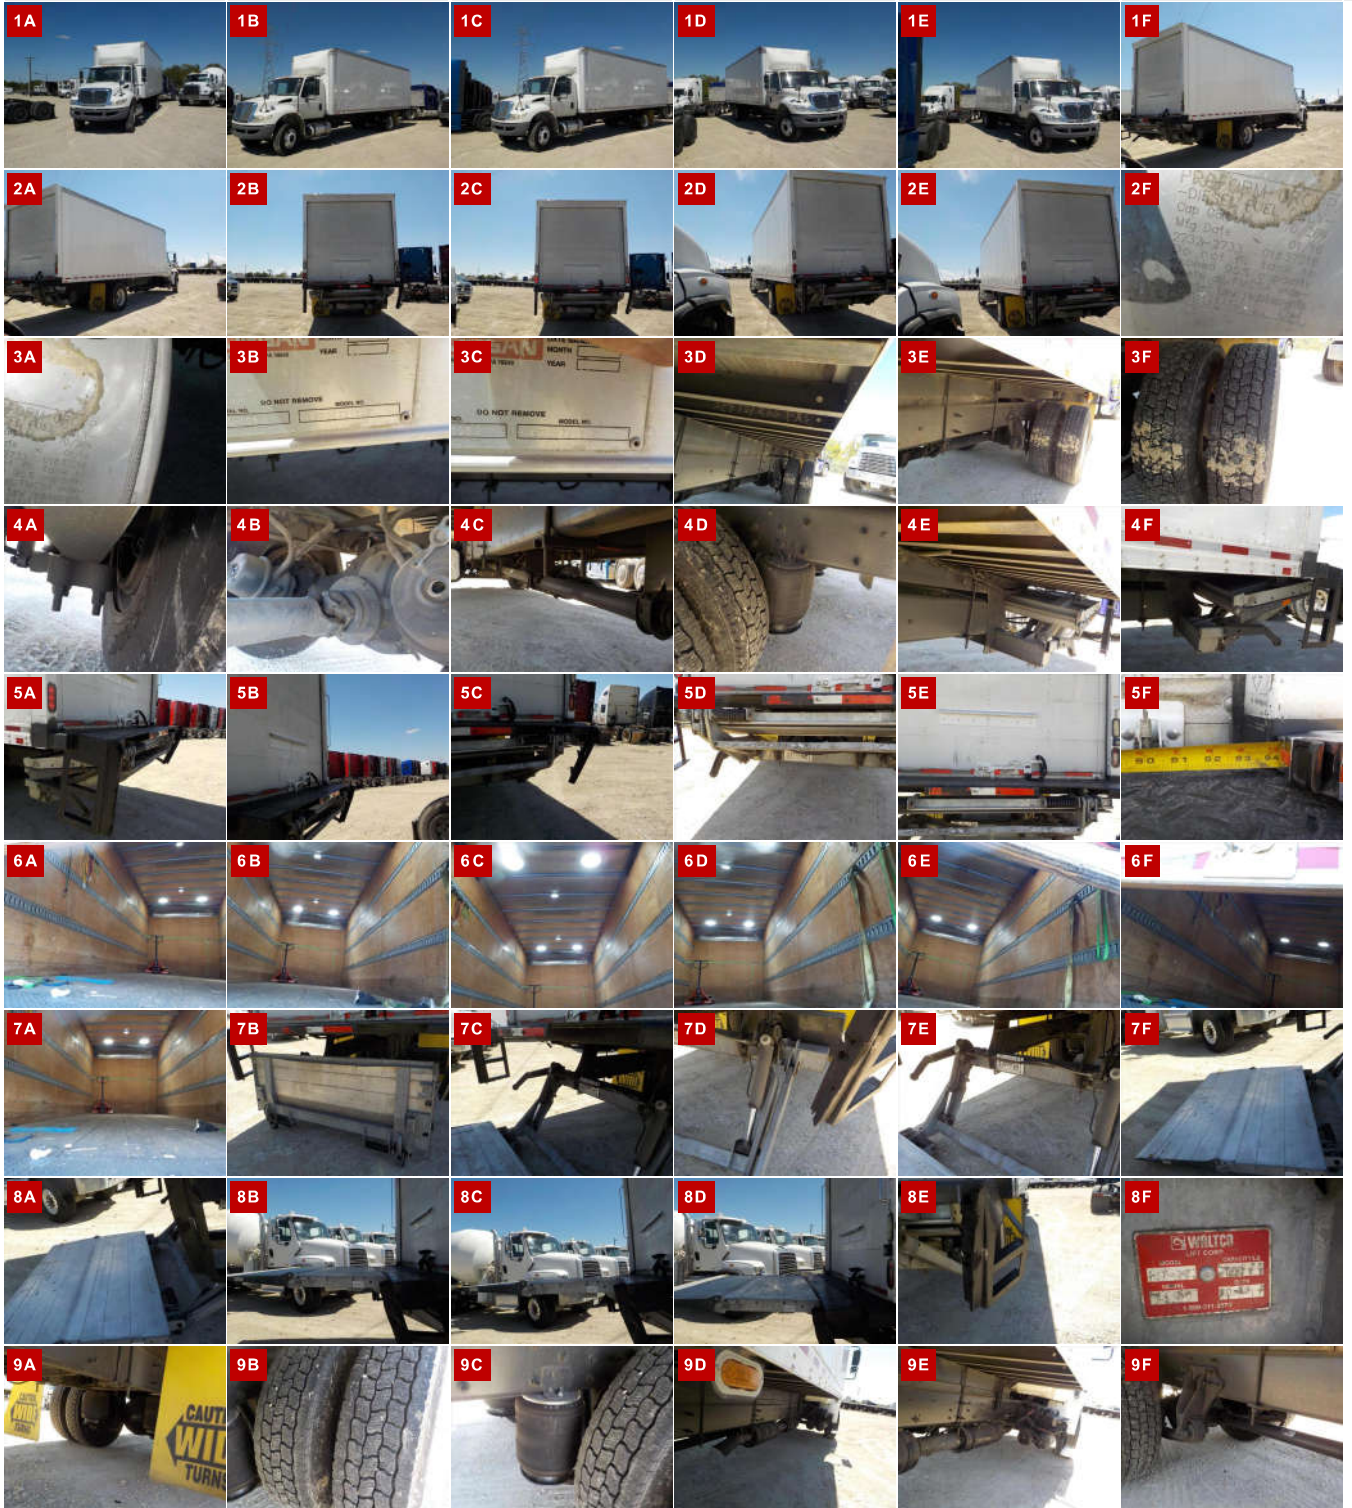

WEAR & TEAR DETAIL

DIAGNOSTICS	1 ACTIVE AND 6 INACTIVE CODES - SEE ATTACHED REPORT
PAINT	VARIOUS CHIPS AND SCRATCHES
LIFTGATE	FUNCTIONS CORRECTLY
LIFTGATE STEP	RIGHT SIDE BENT
SEATS	UPHOLSTERY DIRTY AND WORN.
WINDSHIELD	STONE CHIPPED
BOX	SCRAPED AND SCRATCHED ON BOTH SIDES

REPORT PHOTOS