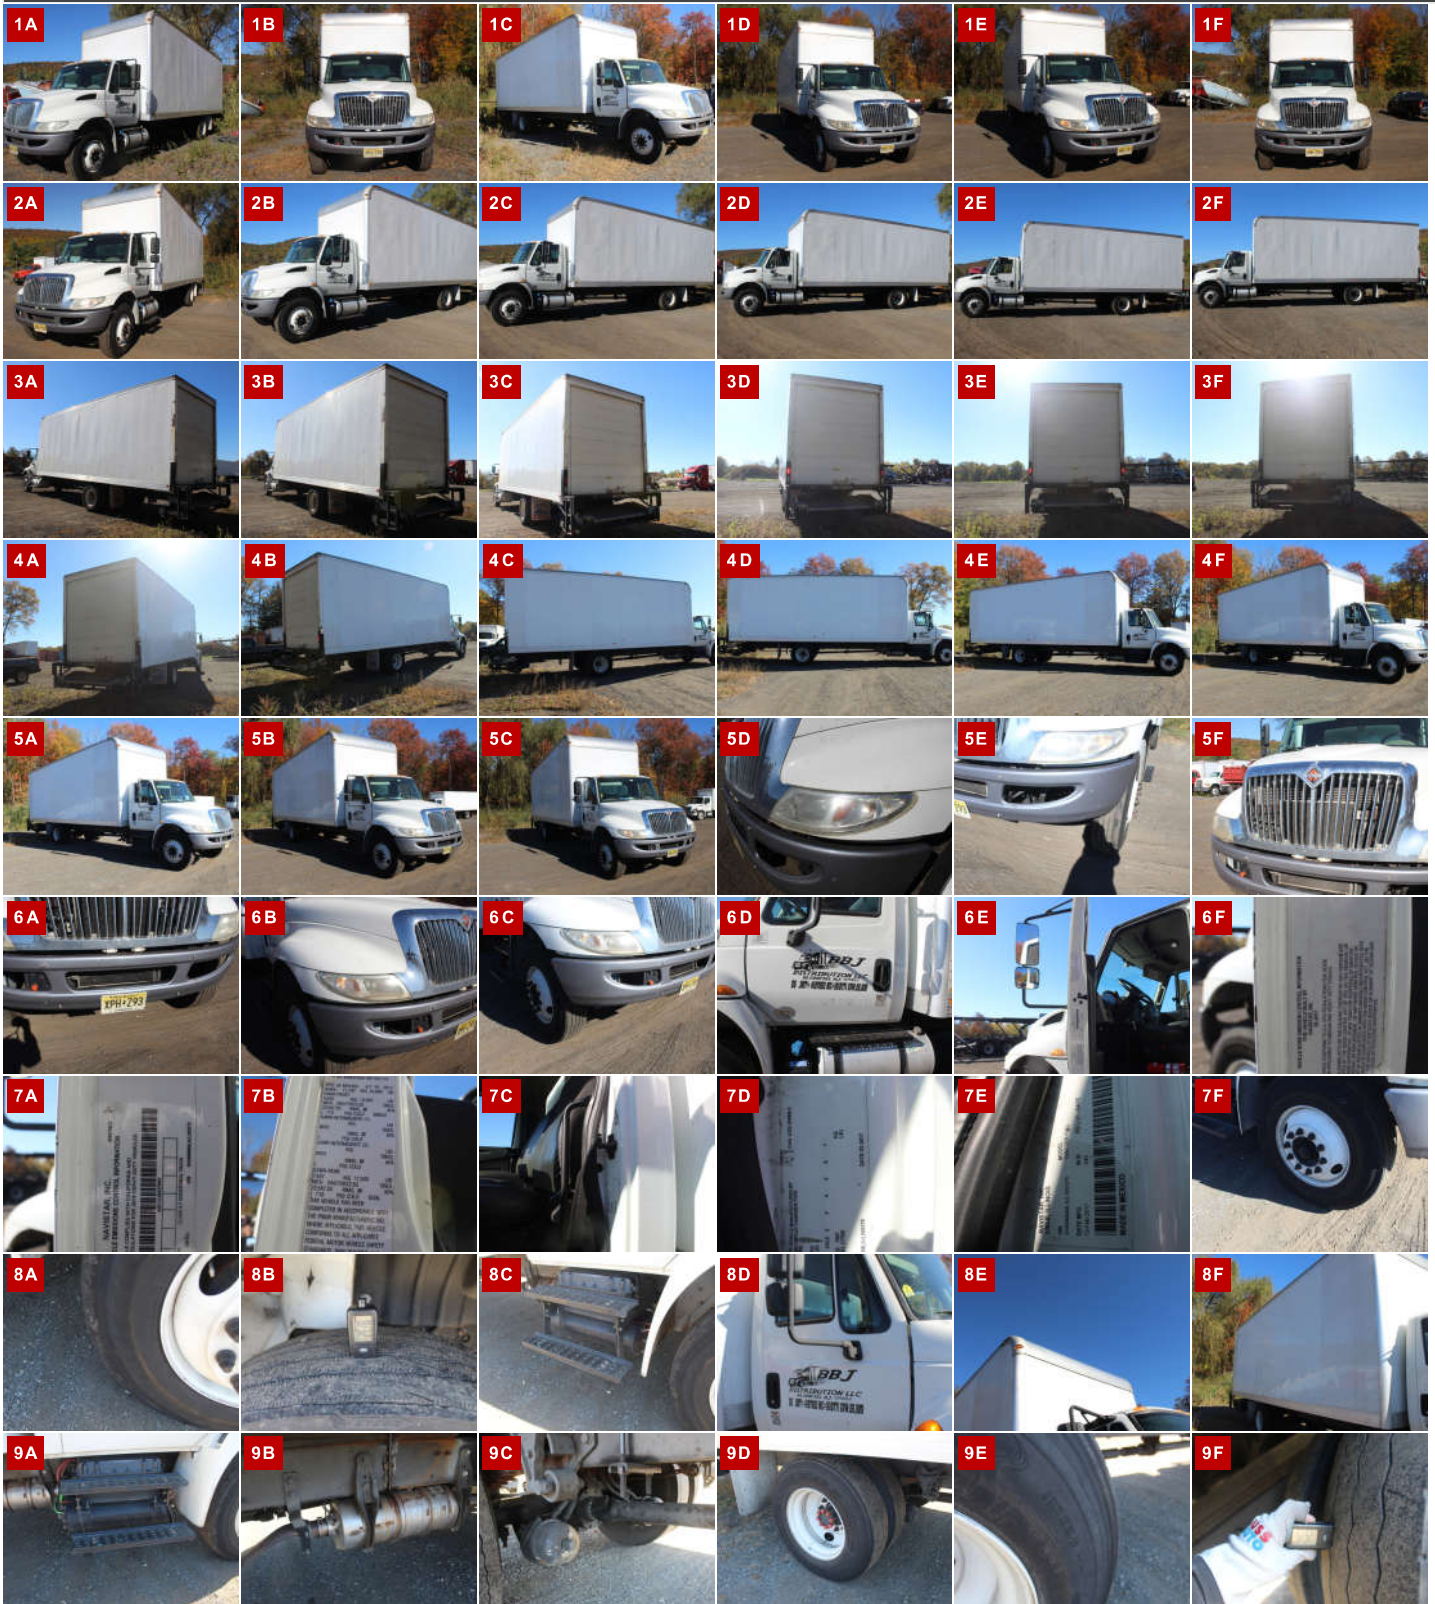

BOX VAN BODY	DRIVER SIDE REAR MINOR COLLISION DAMAGE.
BOX VAN BODY	PASSENGERSIDE UPPER REAR CORNER MINOR COLLISION DAMAGE.
REAR REVERSE LAMP	DRIVER SIDE LENS BROKEN BUT LAMP IS WORKING
HEADLINER	STAINS
INTERIOR COAT HOOK	MISSING
TIRES	4 TIRES WORN BELOW 10/32.

REPORT PHOTOS