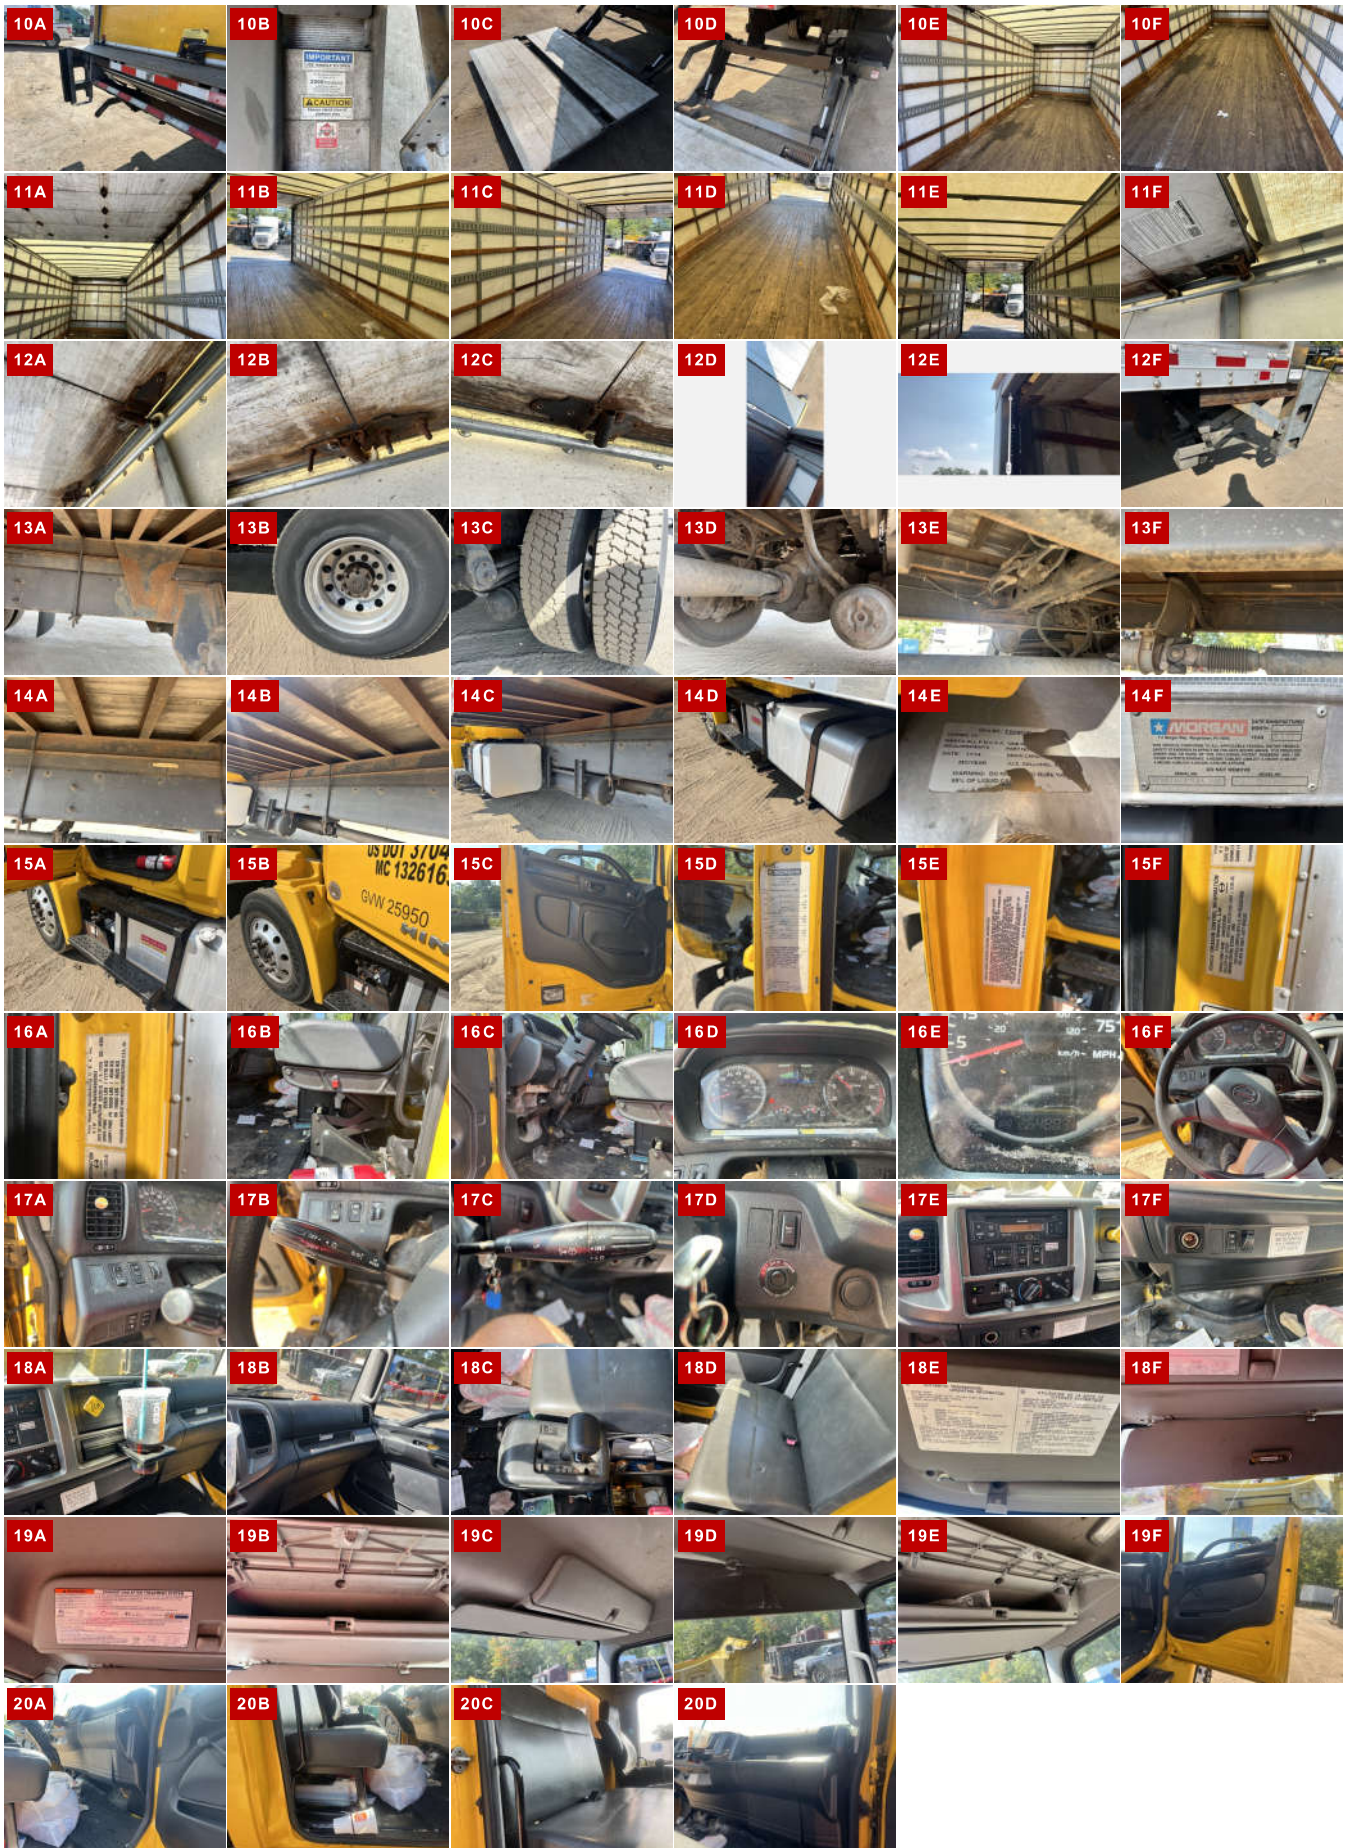

Condition report only. National Inspection Services does not guarantee mechanical reliability.